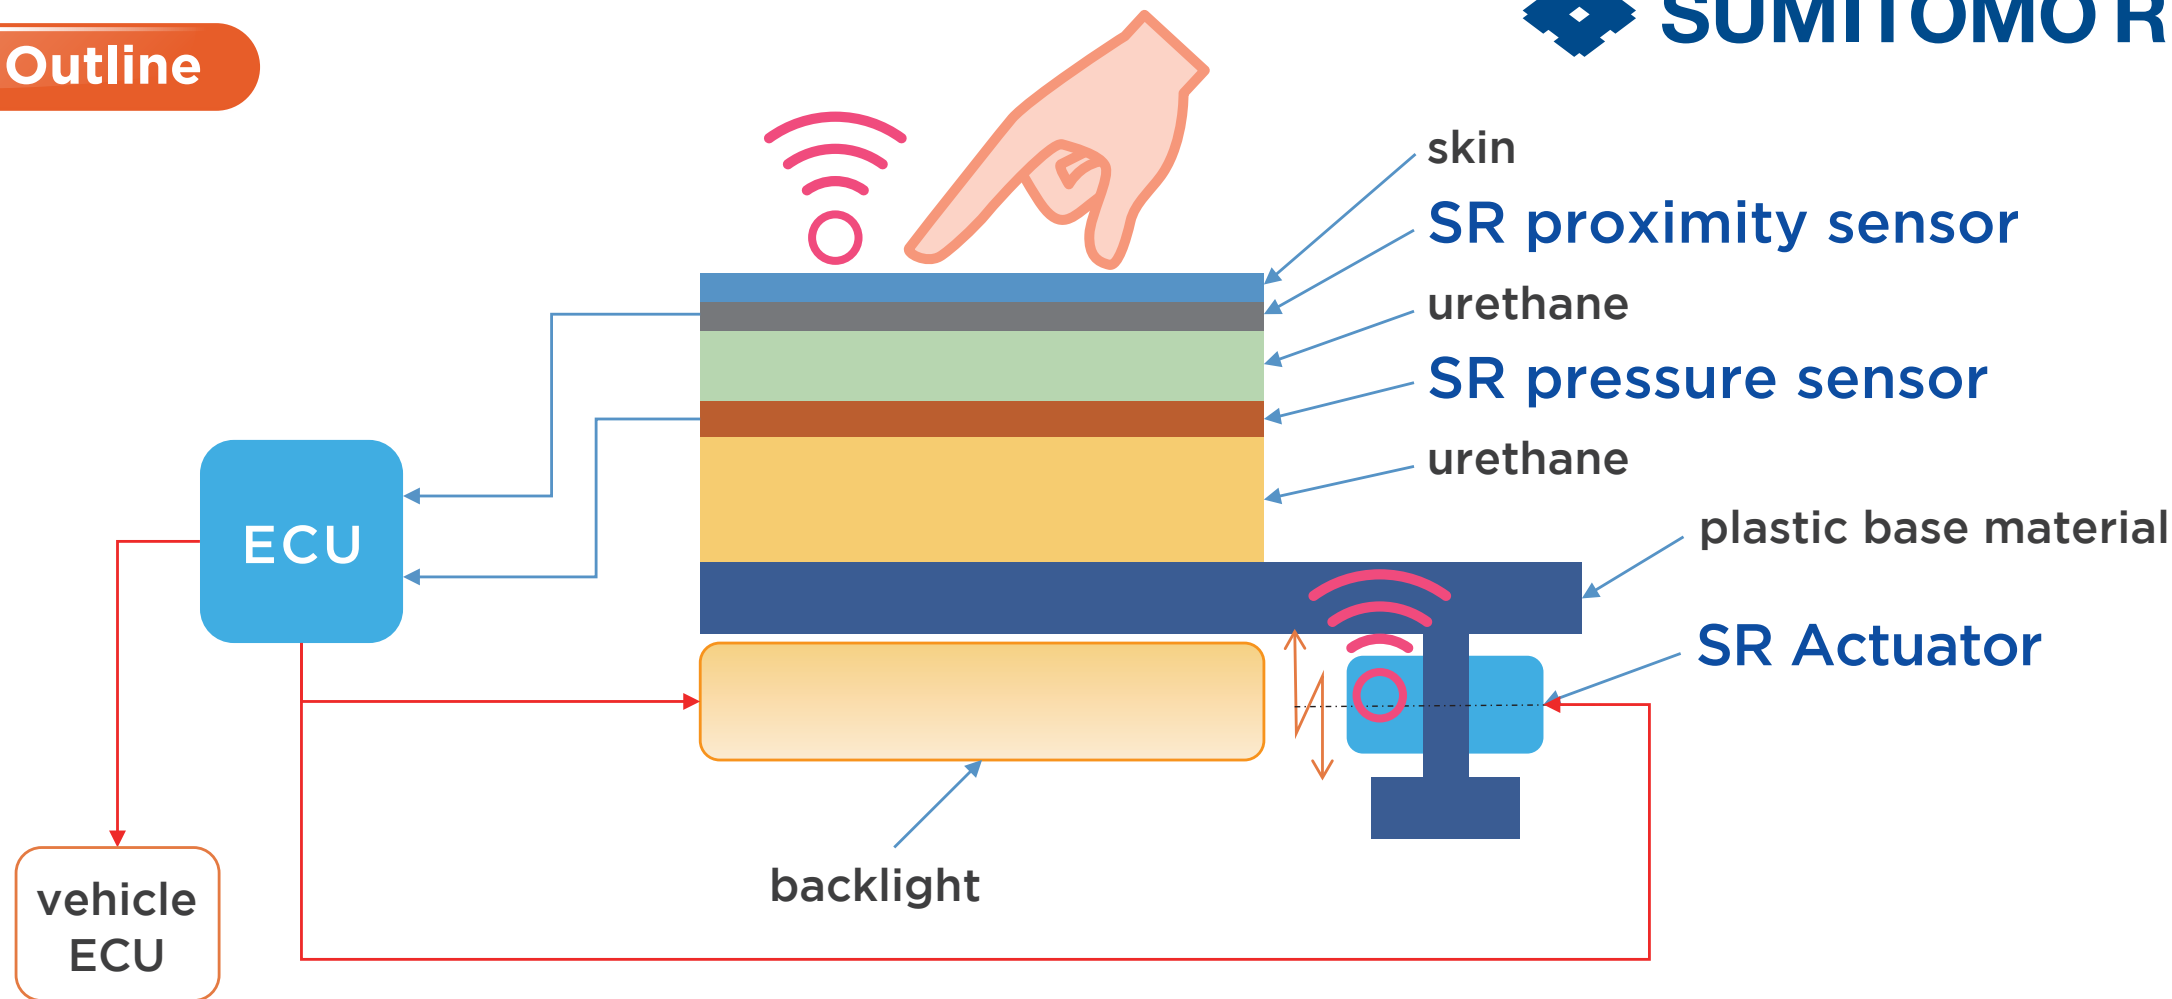

3-2 Compartment Space Device

Prototype Outline

- Simple and Smart comfortable space as usual
- Soft “Touch panel” or “switch” shows up whenever you want
- Soft but sharp outline
- when pushed “bumble !” Slide aside “brrr !”

Look! Touch! Feel!

Back

Next

3-3

Compartment Space Device

Top

System Outline

Back