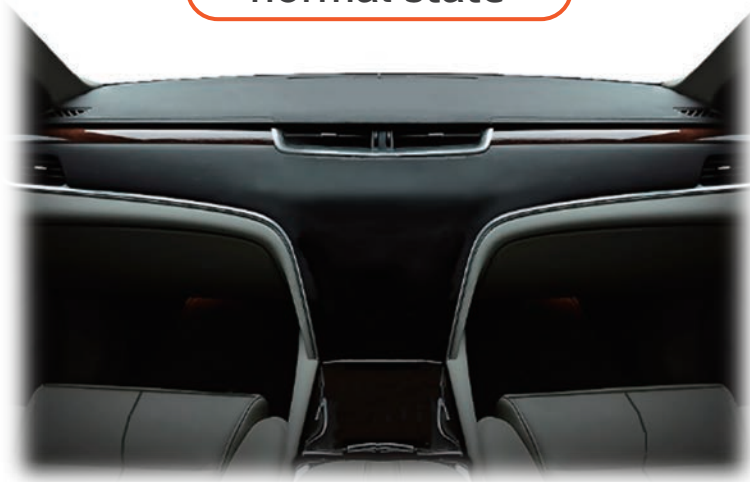

3-1 Compartment Space Device

Concept

- Simplifying Car Space
- Functional interior

normal state

when you use

※ images

Back

Next

3-2 Compartment Space Device

Prototype Outline

- Simple and Smart comfortable space as usual
- Soft “Touch panel” or “switch” shows up whenever you want
- Soft but sharp outline
- when pushed “bumble !” Slide aside “brrr !”

Look! Touch! Feel!

Back

Next

3-3

Compartment Space Device

Top

System Outline

Back